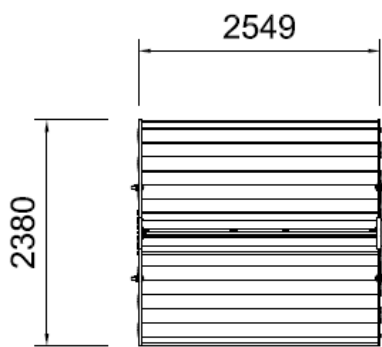

FULCRUM MOBILE CLOTHESLINE SIZE SELECTOR

VIEWS LOOKING DOWN

Model HFS60:

Line Length: 60m
In Use Footprint: 7.25m²

Model HFS50:

Line Length: 50m
In Use Footprint: 6.07m²

Model HFS40:

Line Length: 40m
In Use Footprint: 4.87m²

Model No	No of lines	Total line length	Length of frame (outside)
HFS60	20	60m	3.05m
HFS50	20	50m	2.55m
HFS40	20	40m	2.05m

END VIEWS

END FRAME view
"wings" down

END FRAME view
"wings" up

LINE COMPARISON

Needs to have the space to rotate included in the footprint

Equivalent Rotary Clothesline:

Line Length: 58m
In Use Footprint: 12.57m²

Fulcrum Mobile Clothesline Model HFS60:

Line Length: 60m
In Use Footprint: 7.25m²

COLOUR CHOICE

Colour may vary slightly due to printing