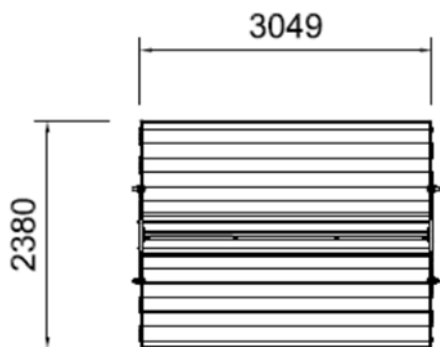

FULCRUM MOBILE CLOTHESLINE SIZE SELECTOR

VIEWS LOOKING DOWN

Model HFS60:

Line Length: 60m
In Use Footprint: 7.25m²

Model HFS50:

Line Length: 50m
In Use Footprint: 6.07m²

Model HFS40:

Line Length: 40m
In Use Footprint: 4.87m²

Model No	No of lines	Total line length	Length of frame (outside)
HFS60	20	60m	3.05m
HFS50	20	50m	2.55m
HFS40	20	40m	2.05m

END VIEWS

END FRAME view
"wings" down

END FRAME view
"wings" up

LINE COMPARISON

Needs to have the space to rotate included in the footprint

Equivalent Rotary Clothesline:

Line Length: 58m
In Use Footprint: 12.57m²

Fulcrum Mobile Clothesline Model HFS60:

Line Length: 60m
In Use Footprint: 7.25m²

COLOUR CHOICE

Colour may vary slightly due to printing