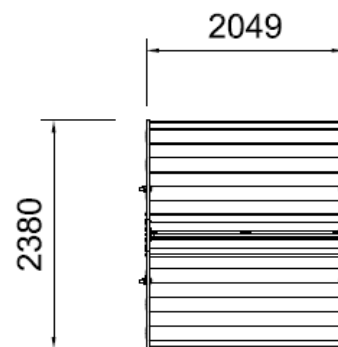

FULCRUM MOBILE CLOTHESLINE SIZE SELECTOR

VIEWS LOOKING DOWN

Model HFS60:

Line Length: 60m
In Use Footprint: 7.25m²

Model HFS50:

Line Length: 50m
In Use Footprint: 6.07m²

Model HFS40:

Line Length: 40m
In Use Footprint: 4.87m²

Model No	No of lines	Total line length	Length of frame (outside)
HFS60	20	60m	3.05m
HFS50	20	50m	2.55m
HFS40	20	40m	2.05m

END VIEWS

END FRAME view
"wings" down

END FRAME view
"wings" up

LINE COMPARISON

Needs to have the space to rotate included in the footprint

Equivalent Rotary Clothesline:

Line Length: 58m
In Use Footprint: 12.57m²

Fulcrum Mobile Clothesline Model HFS60:

Line Length: 60m
In Use Footprint: 7.25m²

COLOUR CHOICE

Colour may vary slightly due to printing