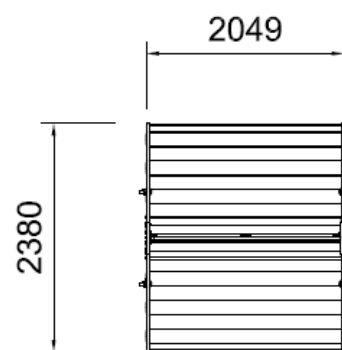

FULCRUM MOBILE CLOTHESLINE SIZE SELECTOR

VIEWS LOOKING DOWN

Model HFS60:

Line Length: 60m
In Use Footprint: 7.25m²

Model HFS50:

Line Length: 50m
In Use Footprint: 6.07m²

Model HFS40:

Line Length: 40m
In Use Footprint: 4.87m²

Model No	No of lines	Total line length	Length of frame (outside)
HFS60	20	60m	3.05m
HFS50	20	50m	2.55m
HFS40	20	40m	2.05m

END VIEWS

REGULAR = 1948
LOWERED = 1785

END FRAME view
"wings" down

REGULAR = 1898
LOWERED = 1735

END FRAME view
"wings" up

LINE COMPARISON

Needs to have the space to rotate included in the footprint

Equivalent Rotary Clothesline:

Line Length: 58m
In Use Footprint: 12.57m²

Fulcrum Mobile Clothesline Model HFS60:

Line Length: 60m
In Use Footprint: 7.25m²

COLOUR CHOICE

Colour may vary slightly due to printing

Light Grey

Cream

Dark Grey