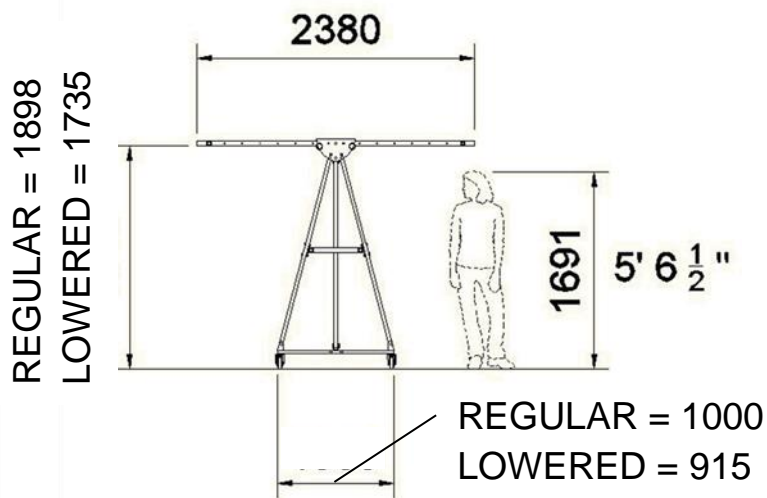

FULCRUM MOBILE CLOTHESLINE SIZE SELECTOR

VIEWS LOOKING DOWN

Model HFS60:

Line Length: 60m
In Use Footprint: 7.25m²

Model HFS50:

Line Length: 50m
In Use Footprint: 6.07m²

Model HFS40:

Line Length: 40m
In Use Footprint: 4.87m²

Model No	No of lines	Total line length	Length of frame (outside)
HFS60	20	60m	3.05m
HFS50	20	50m	2.55m
HFS40	20	40m	2.05m

END VIEWS

END FRAME view
"wings" down

END FRAME view
"wings" up

LINE COMPARISON

Needs to have the space to rotate included in the footprint

Equivalent Rotary Clothesline:

Line Length: 58m
In Use Footprint: 12.57m²

Fulcrum Mobile Clothesline Model HFS60:

Line Length: 60m
In Use Footprint: 7.25m²

COLOUR CHOICE

Colour may vary slightly due to printing