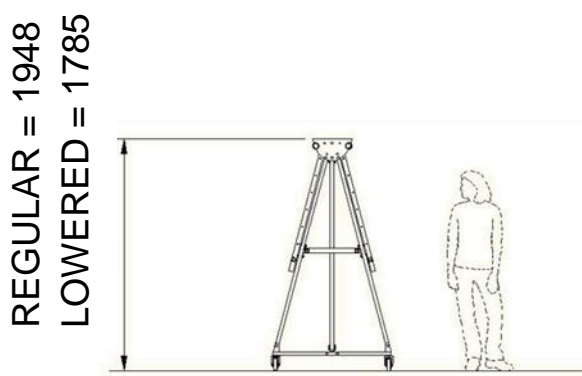

FULCRUM MOBILE CLOTHESLINE SIZE SELECTOR

VIEWS LOOKING DOWN

Model HFS60:

Line Length: 60m
In Use Footprint: 7.25m²

Model HFS50:

Line Length: 50m
In Use Footprint: 6.07m²

Model HFS40:

Line Length: 40m
In Use Footprint: 4.87m²

Model No	No of lines	Total line length	Length of frame (outside)
HFS60	20	60m	3.05m
HFS50	20	50m	2.55m
HFS40	20	40m	2.05m

END VIEWS

END FRAME view
"wings" down

END FRAME view
"wings" up

LINE COMPARISON

Needs to have the space to rotate included in the footprint

Equivalent Rotary Clothesline:

Line Length: 58m
In Use Footprint: 12.57m²

Fulcrum Mobile Clothesline Model HFS60:

Line Length: 60m
In Use Footprint: 7.25m²

COLOUR CHOICE

Colour may vary slightly due to printing