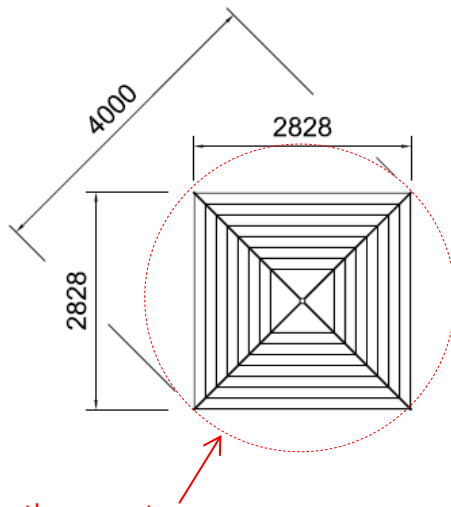

FULCRUM MOBILE CLOTHESLINE SIZE SELECTOR

VIEWS LOOKING DOWN

Model HFS60:

Line Length: 60m
In Use Footprint: 7.25m²

Model HFS50:

Line Length: 50m
In Use Footprint: 6.07m²

Model HFS40:

Line Length: 40m
In Use Footprint: 4.87m²

Model No	No of lines	Total line length	Length of frame (outside)
HFS60	20	60m	3.05m
HFS50	20	50m	2.55m
HFS40	20	40m	2.05m

END VIEWS

END FRAME view
"wings" down

END FRAME view
"wings" up

LINE COMPARISON

Needs to have the space to rotate included in the footprint

Equivalent Rotary Clothesline:

Line Length: 58m
In Use Footprint: 12.57m²

Fulcrum Mobile Clothesline Model HFS60:

Line Length: 60m
In Use Footprint: 7.25m²

COLOUR CHOICE

Colour may vary slightly due to printing