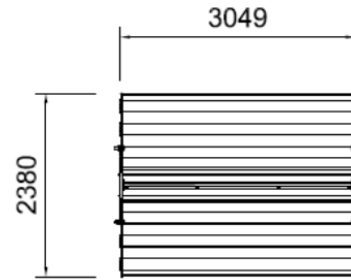

FULCRUM MOBILE CLOTHESLINE SIZE SELECTOR

VIEWS LOOKING DOWN

Model HFS60:

Line Length: 60m
In Use Footprint: 7.25m²

Model HFS50:

Line Length: 50m
In Use Footprint: 6.07m²

Model HFS40:

Line Length: 40m
In Use Footprint: 4.87m²

Model No	No of lines	Total line length	Length of frame (outside)
HFS60	20	60m	3.05m
HFS50	20	50m	2.55m
HFS40	20	40m	2.05m

END VIEWS

REGULAR = 1948
LOWERED = 1785

END FRAME view
"wings" down

REGULAR = 1898
LOWERED = 1735

END FRAME view
"wings" up

LINE COMPARISON

Needs to have the space to rotate included in the footprint

Equivalent Rotary Clothesline:

Line Length: 58m
In Use Footprint: 12.57m²

Fulcrum Mobile Clothesline Model HFS60:

Line Length: 60m
In Use Footprint: 7.25m²

COLOUR CHOICE

Colour may vary slightly due to printing

Light Grey

Cream

Dark Grey