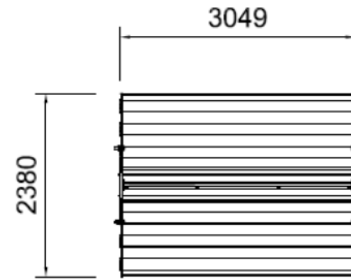

FULCRUM MOBILE CLOTHESLINE SIZE SELECTOR

VIEWS LOOKING DOWN

Model HFS60:

Line Length: 60m
In Use Footprint: 7.25m²

Model HFS50:

Line Length: 50m
In Use Footprint: 6.07m²

Model HFS40:

Line Length: 40m
In Use Footprint: 4.87m²

Model No	No of lines	Total line length	Length of frame (outside)
HFS60	20	60m	3.05m
HFS50	20	50m	2.55m
HFS40	20	40m	2.05m

END VIEWS

END FRAME view
"wings" down

END FRAME view
"wings" up

LINE COMPARISON

Needs to have the space to rotate included in the footprint

Equivalent Rotary Clothesline:

Line Length: 58m
In Use Footprint: 12.57m²

Fulcrum Mobile Clothesline Model HFS60:

Line Length: 60m
In Use Footprint: 7.25m²

COLOUR CHOICE

Colour may vary slightly due to printing