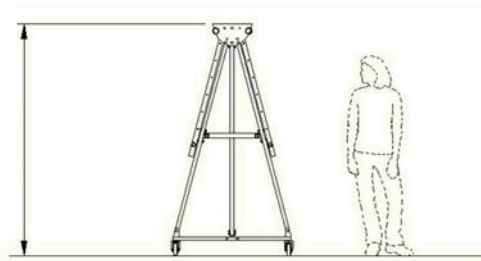

FULCRUM MOBILE CLOTHESLINE SIZE SELECTOR

VIEWS LOOKING DOWN

Model HFS60:

Line Length: 60m
In Use Footprint: 7.25m²

Model HFS50:

Line Length: 50m
In Use Footprint: 6.07m²

Model HFS40:

Line Length: 40m
In Use Footprint: 4.87m²

Model No	No of lines	Total line length	Length of frame (outside)
HFS60	20	60m	3.05m
HFS50	20	50m	2.55m
HFS40	20	40m	2.05m

END VIEWS

REGULAR = 1948
LOWERED = 1785

END FRAME view
"wings" down

REGULAR = 1898
LOWERED = 1735

END FRAME view
"wings" up

LINE COMPARISON

Needs to have the space to rotate included in the footprint

Equivalent Rotary Clothesline:

Line Length: 58m
In Use Footprint: 12.57m²

Fulcrum Mobile Clothesline Model HFS60:

Line Length: 60m
In Use Footprint: 7.25m²

COLOUR CHOICE

Colour may vary slightly due to printing

Light Grey

Cream

Dark Grey