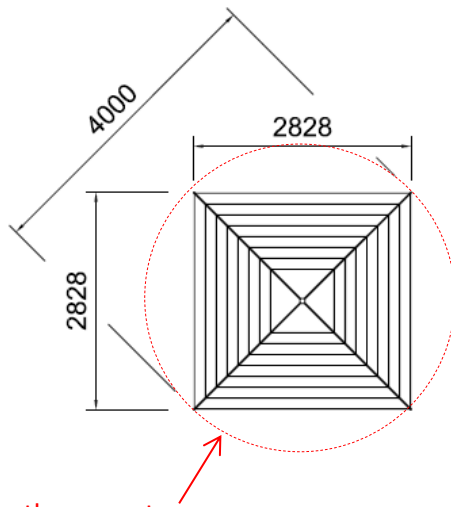

FULCRUM MOBILE CLOTHESLINE SIZE SELECTOR

VIEWS LOOKING DOWN

Model HFS60:

Line Length: 60m
In Use Footprint: 7.25m²

Model HFS50:

Line Length: 50m
In Use Footprint: 6.07m²

Model HFS40:

Line Length: 40m
In Use Footprint: 4.87m²

Model No	No of lines	Total line length	Length of frame (outside)
HFS60	20	60m	3.05m
HFS50	20	50m	2.55m
HFS40	20	40m	2.05m

END VIEWS

REGULAR = 1948
LOWERED = 1785

END FRAME view
"wings" down

REGULAR = 1898
LOWERED = 1735

END FRAME view
"wings" up

LINE COMPARISON

Needs to have the space to rotate included in the footprint

Equivalent Rotary Clothesline:

Line Length: 58m
In Use Footprint: 12.57m²

Fulcrum Mobile Clothesline Model HFS60:

Line Length: 60m
In Use Footprint: 7.25m²

COLOUR CHOICE

Colour may vary slightly due to printing

Light Grey

Cream

Dark Grey