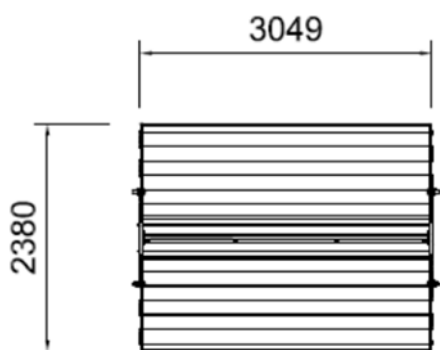

FULCRUM MOBILE CLOTHESLINE SIZE SELECTOR

VIEWS LOOKING DOWN

Model HFS60:

Line Length: 60m
In Use Footprint: 7.25m²

Model HFS50:

Line Length: 50m
In Use Footprint: 6.07m²

Model HFS40:

Line Length: 40m
In Use Footprint: 4.87m²

Model No	No of lines	Total line length	Length of frame (outside)
HFS60	20	60m	3.05m
HFS50	20	50m	2.55m
HFS40	20	40m	2.05m

END VIEWS

REGULAR = 1948
LOWERED = 1785

END FRAME view
"wings" down

REGULAR = 1898
LOWERED = 1735

END FRAME view
"wings" up

LINE COMPARISON

Needs to have the space to rotate included in the footprint

Equivalent Rotary Clothesline:

Line Length: 58m
In Use Footprint: 12.57m²

Fulcrum Mobile Clothesline Model HFS60:

Line Length: 60m
In Use Footprint: 7.25m²

COLOUR CHOICE

Colour may vary slightly due to printing

Light Grey

Cream

Dark Grey