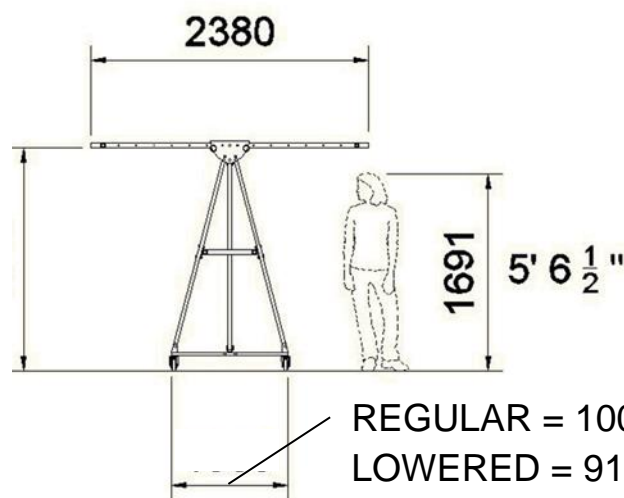

FULCRUM MOBILE CLOTHESLINE SIZE SELECTOR

VIEWS LOOKING DOWN

Model HFS60:

Line Length: 60m
In Use Footprint: 7.25m²

Model HFS50:

Line Length: 50m
In Use Footprint: 6.07m²

Model HFS40:

Line Length: 40m
In Use Footprint: 4.87m²

Model No	No of lines	Total line length	Length of frame (outside)
HFS60	20	60m	3.05m
HFS50	20	50m	2.55m
HFS40	20	40m	2.05m

END VIEWS

REGULAR = 1948
LOWERED = 1785

END FRAME view
"wings" down

REGULAR = 1898
LOWERED = 1735

END FRAME view
"wings" up

LINE COMPARISON

Needs to have the space to rotate included in the footprint

Equivalent Rotary Clothesline:

Line Length: 58m
In Use Footprint: 12.57m²

Fulcrum Mobile Clothesline Model HFS60:

Line Length: 60m
In Use Footprint: 7.25m²

COLOUR CHOICE

Colour may vary slightly due to printing

Light Grey

Cream

Dark Grey