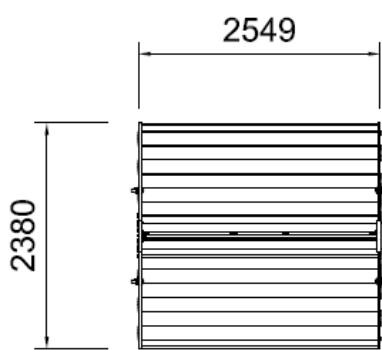

FULCRUM MOBILE CLOTHESLINE SIZE SELECTOR

VIEWS LOOKING DOWN

Model HFS60:

Line Length: 60m
In Use Footprint: 7.25m²

Model HFS50:

Line Length: 50m
In Use Footprint: 6.07m²

Model HFS40:

Line Length: 40m
In Use Footprint: 4.87m²

Model No	No of lines	Total line length	Length of frame (outside)
HFS60	20	60m	3.05m
HFS50	20	50m	2.55m
HFS40	20	40m	2.05m

END VIEWS

REGULAR = 1948
LOWERED = 1785

END FRAME view
"wings" down

REGULAR = 1898
LOWERED = 1735

END FRAME view
"wings" up

LINE COMPARISON

Needs to have the space to rotate included in the footprint

Equivalent Rotary Clothesline:

Line Length: 58m
In Use Footprint: 12.57m²

Fulcrum Mobile Clothesline Model HFS60:

Line Length: 60m
In Use Footprint: 7.25m²

COLOUR CHOICE

Colour may vary slightly due to printing

Light Grey

Cream

Dark Grey